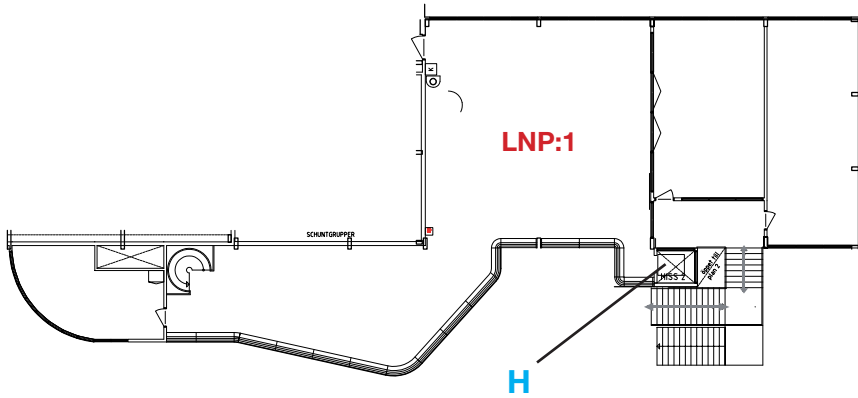

Lobby Nord, Pressen

Lobby Nord Pressen is located on the mezzanine in Lobby Nord. The area is used for media and press during our shows.

-  Fire hydrant
-  Elevator door: 90x200 cm
area: 140x105 cm
8 people, 630 kg

Section	LNP:1
Floor space, (ca) m ²	370
Overhead ceiling clearance, m	3,25-5,35
Floor loading, kg/ m ²	250
Comfort cooling	yes
Basic lightning	yes
Daylight	yes

Main Services (can be rented from Exhibitors Services)	Yes	No	Comment
Electricity 220 V 10 A	x		
Electricity 400 V 16-125 A	x		max 63 A
Electricity 400 V 150-400 A		x	
Water	x		at kitchen area
Waste Water	x		at kitchen area
Compressed air	x		up to 6 kg/sq. cm
Wire suspension from ceiling		x	
WiFi	x		
High Speed Internet	x		