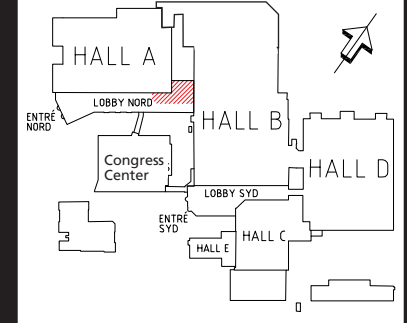

Lobby Nord, Pressen

Lobby Nord Pressen is located on the mezzanine in Lobby Nord. The area is used for media and press during our shows.

-  Fire hydrant
-  Elevator door: 90x200 cm
area: 140x105 cm
8 people, 630 kg