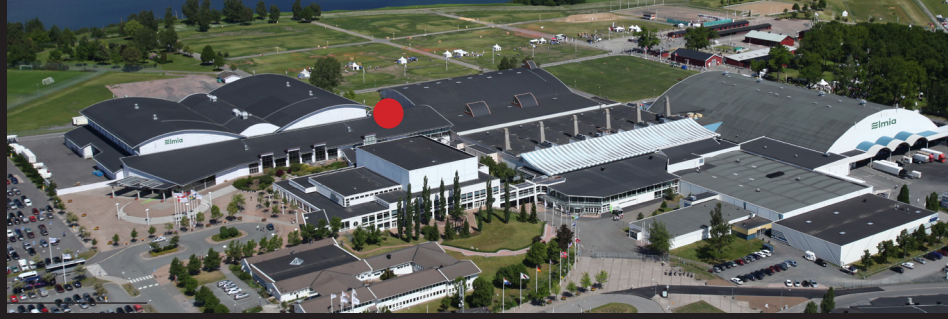

Lobby Nord, Pressen

Lobby Nord Pressen is located on the mezzanine in Lobby Nord. The area is used for media and press during our shows.

-  Fire hydrant
-  Elevator door: 90x200 cm
area: 140x105 cm
8 people, 630 kg